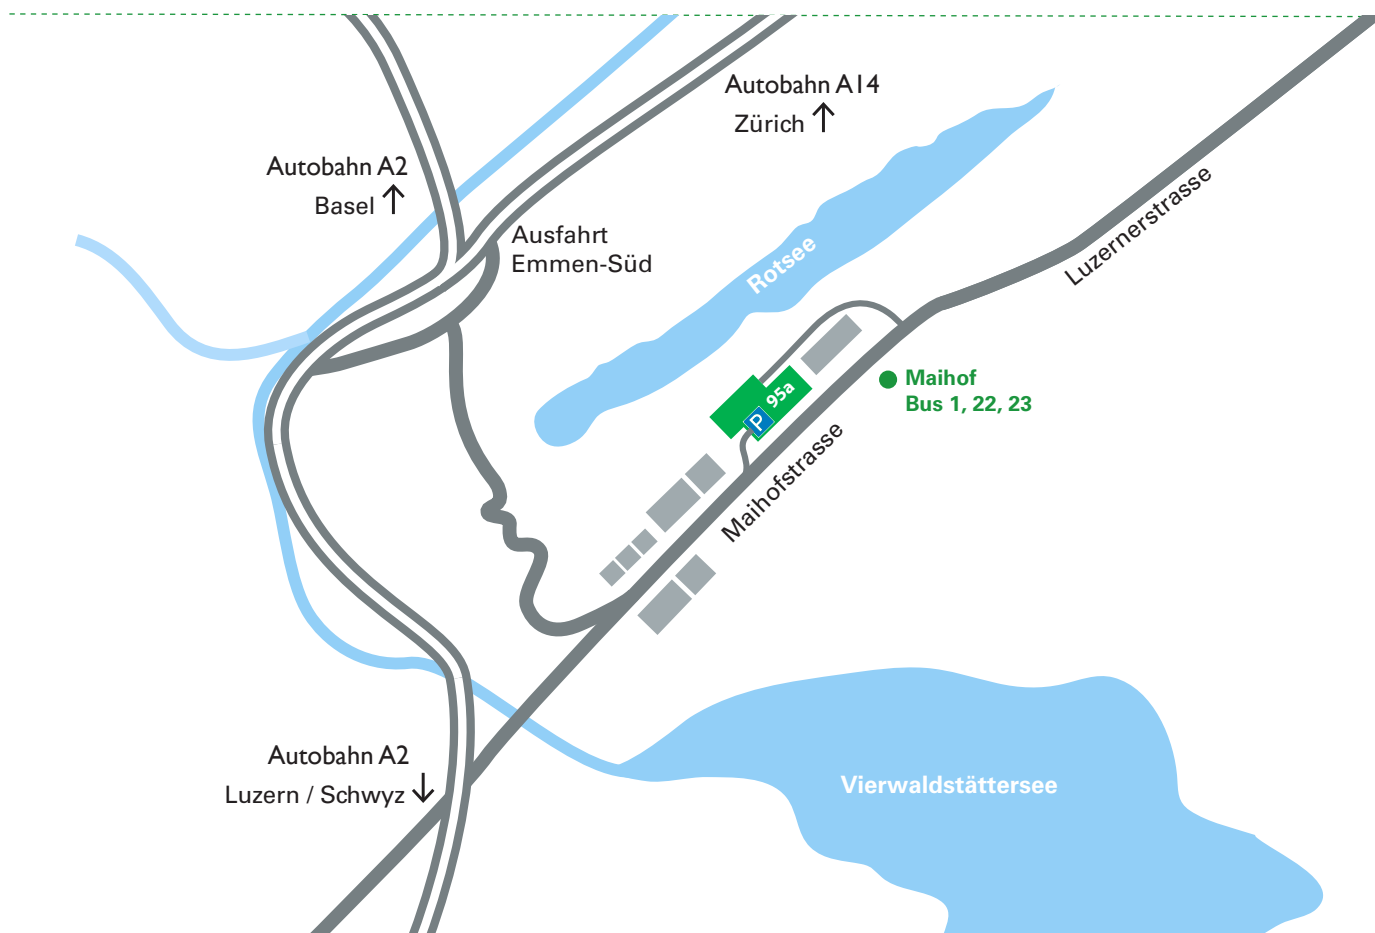

## Directions

### Arriving by public transport

The school can be reached in only a few minutes from Luzern train station by bus lines 1, 22 and 23. There is a bus stop right in front of the school.

### Arriving by car

The school is easy to reach from the motorway exit Luzern-Emmen-Süd, in about 5 minutes.