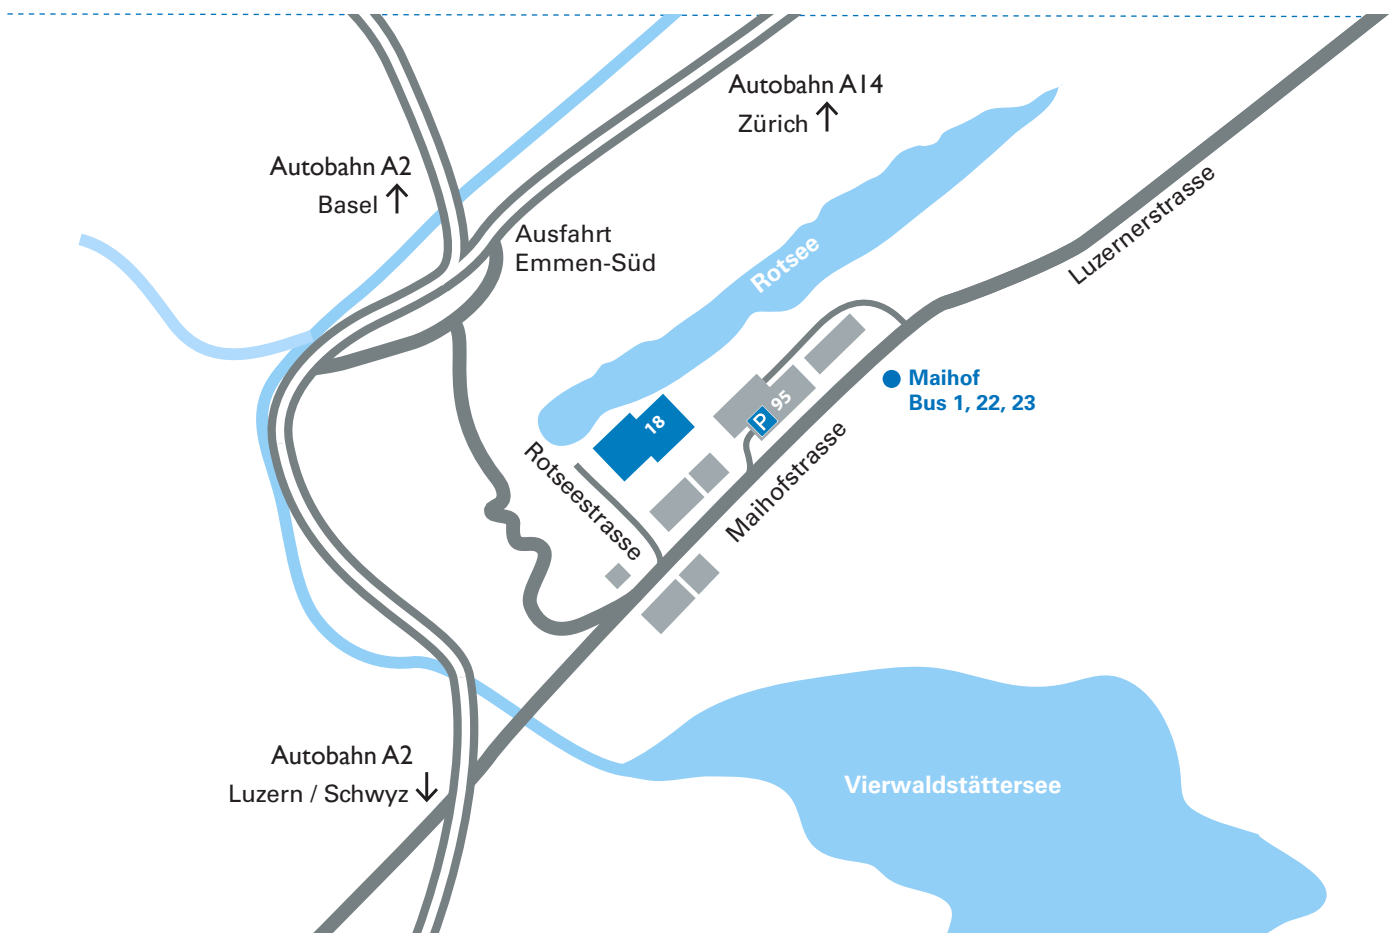

LMS-SCHULE
PRIMAR- & SEKUNDARSCHULE
Ruderzentrum Rotseestrasse 18
6006 Luzern

T +41 41 361 06 36 Schulleitung
schulleitung@lms-schule.ch
www.lms-schule.ch

Directions

Arriving by public transport

The school can be reached in only a few minutes from Luzern train station by bus lines 1, 22 and 23. There is a bus stop right in front of the school.

Arriving by car

The school is easy to reach from the motorway exit Luzern-Emmen-Süd, in about 5 minutes.