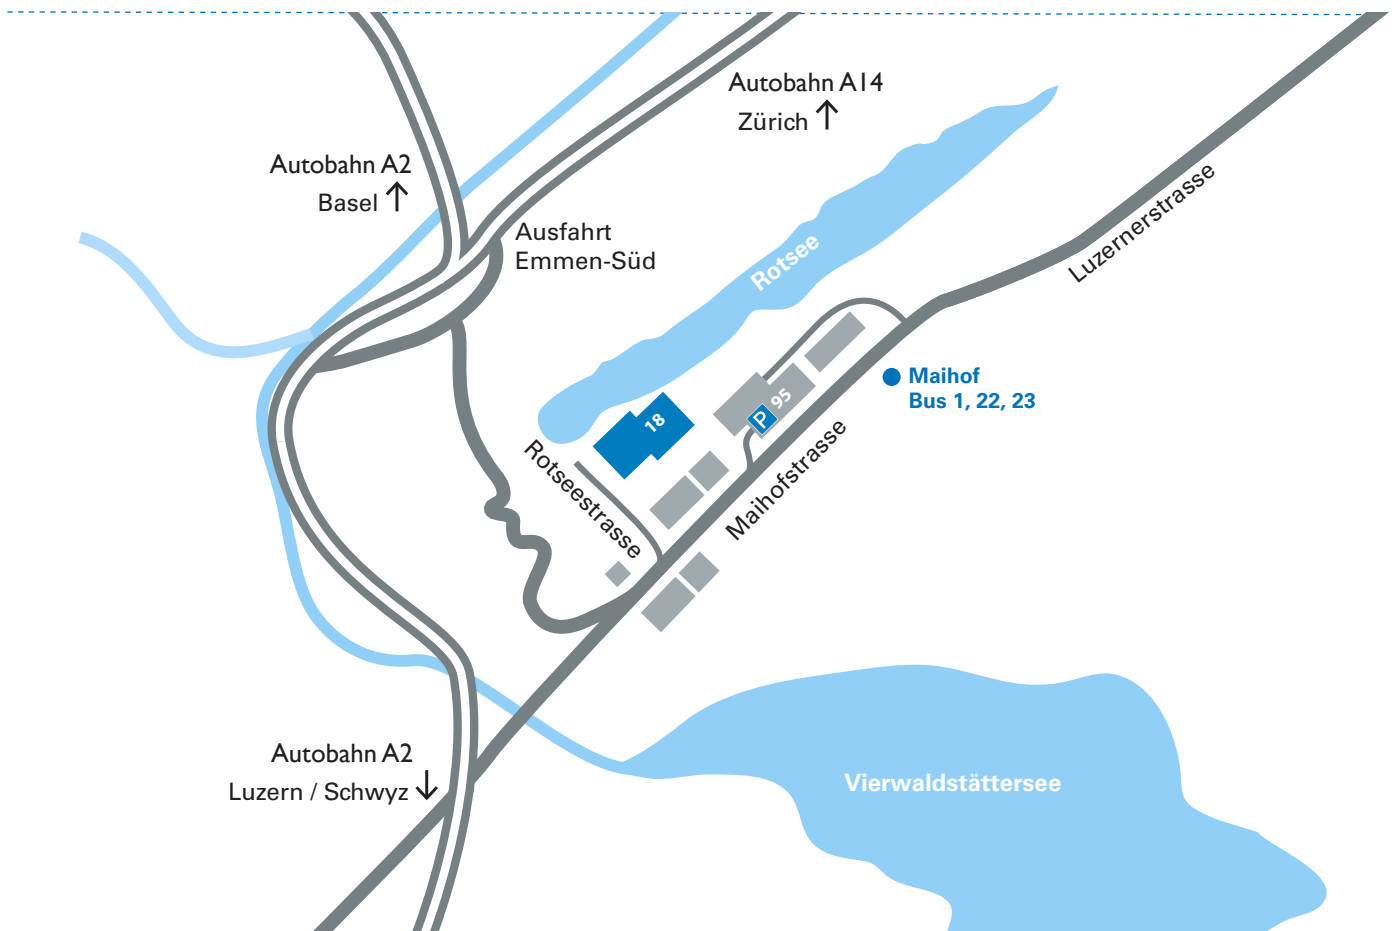

LMS-SCHULE  
PRIMAR- & SEKUNDARSCHULE  
Ruderzentrum Rotseestrasse 18  
6006 Luzern

T +41 41 361 06 36 Schulleitung  
schulleitung@lms-schule.ch  
[www.lms-schule.ch](http://www.lms-schule.ch)

## Directions

### Arriving by public transport

The school can be reached in only a few minutes from Luzern train station by bus lines 1, 22 and 23. There is a bus stop right in front of the school.

### Arriving by car

The school is easy to reach from the motorway exit Luzern-Emmen-Süd, in about 5 minutes.